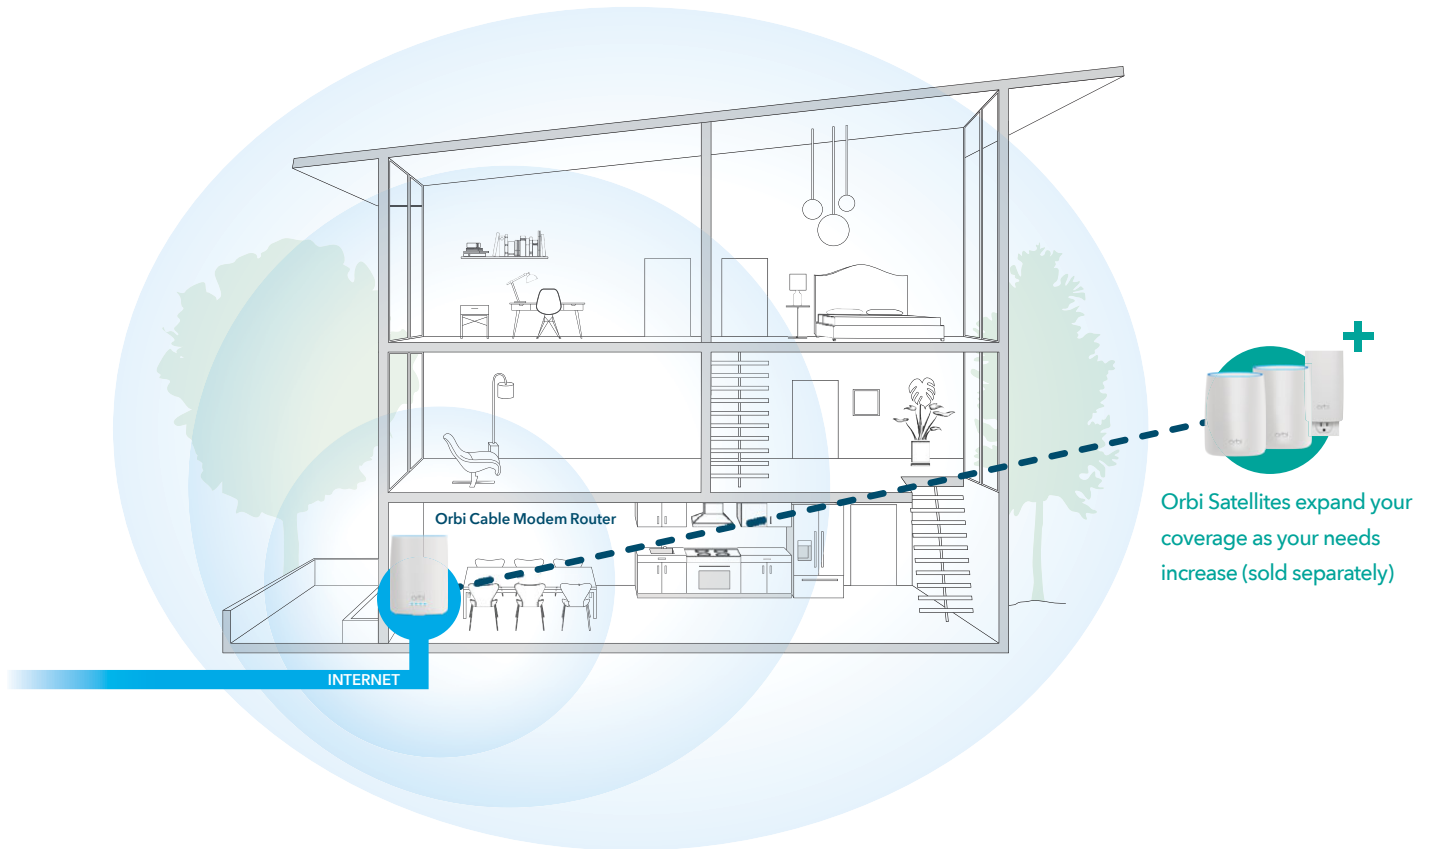

House Diagram

Get Started with the Orbi app

Use the Orbi app to setup and manage your Orbi WiFi. Available on Google Play and Apple App Store.